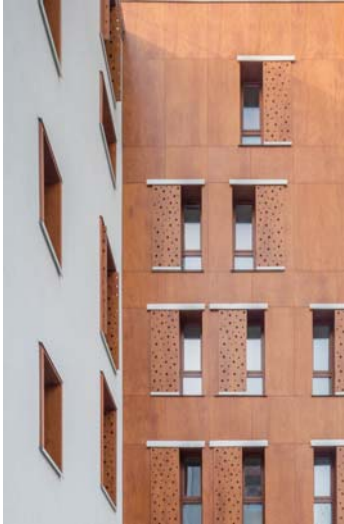

Parklex® NATURAL WOOD PANELS

FAÇADE