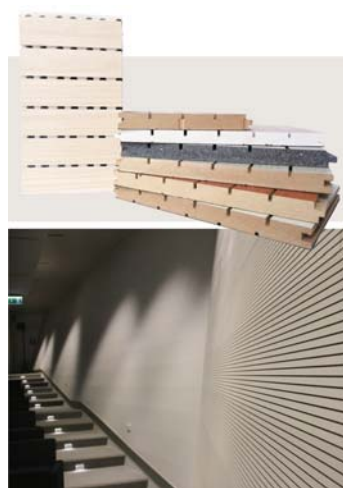

Parklex® NATURAL WOOD PANELS

ACOUSTICS

GROOVED

紅虹亞美洲有限公司
ARCOIRIS ASIA AMERICAS LTD.
Tel: (852) 2891 4070 Email: arcoirisaaa@gmail.com

Hong Kong References Available